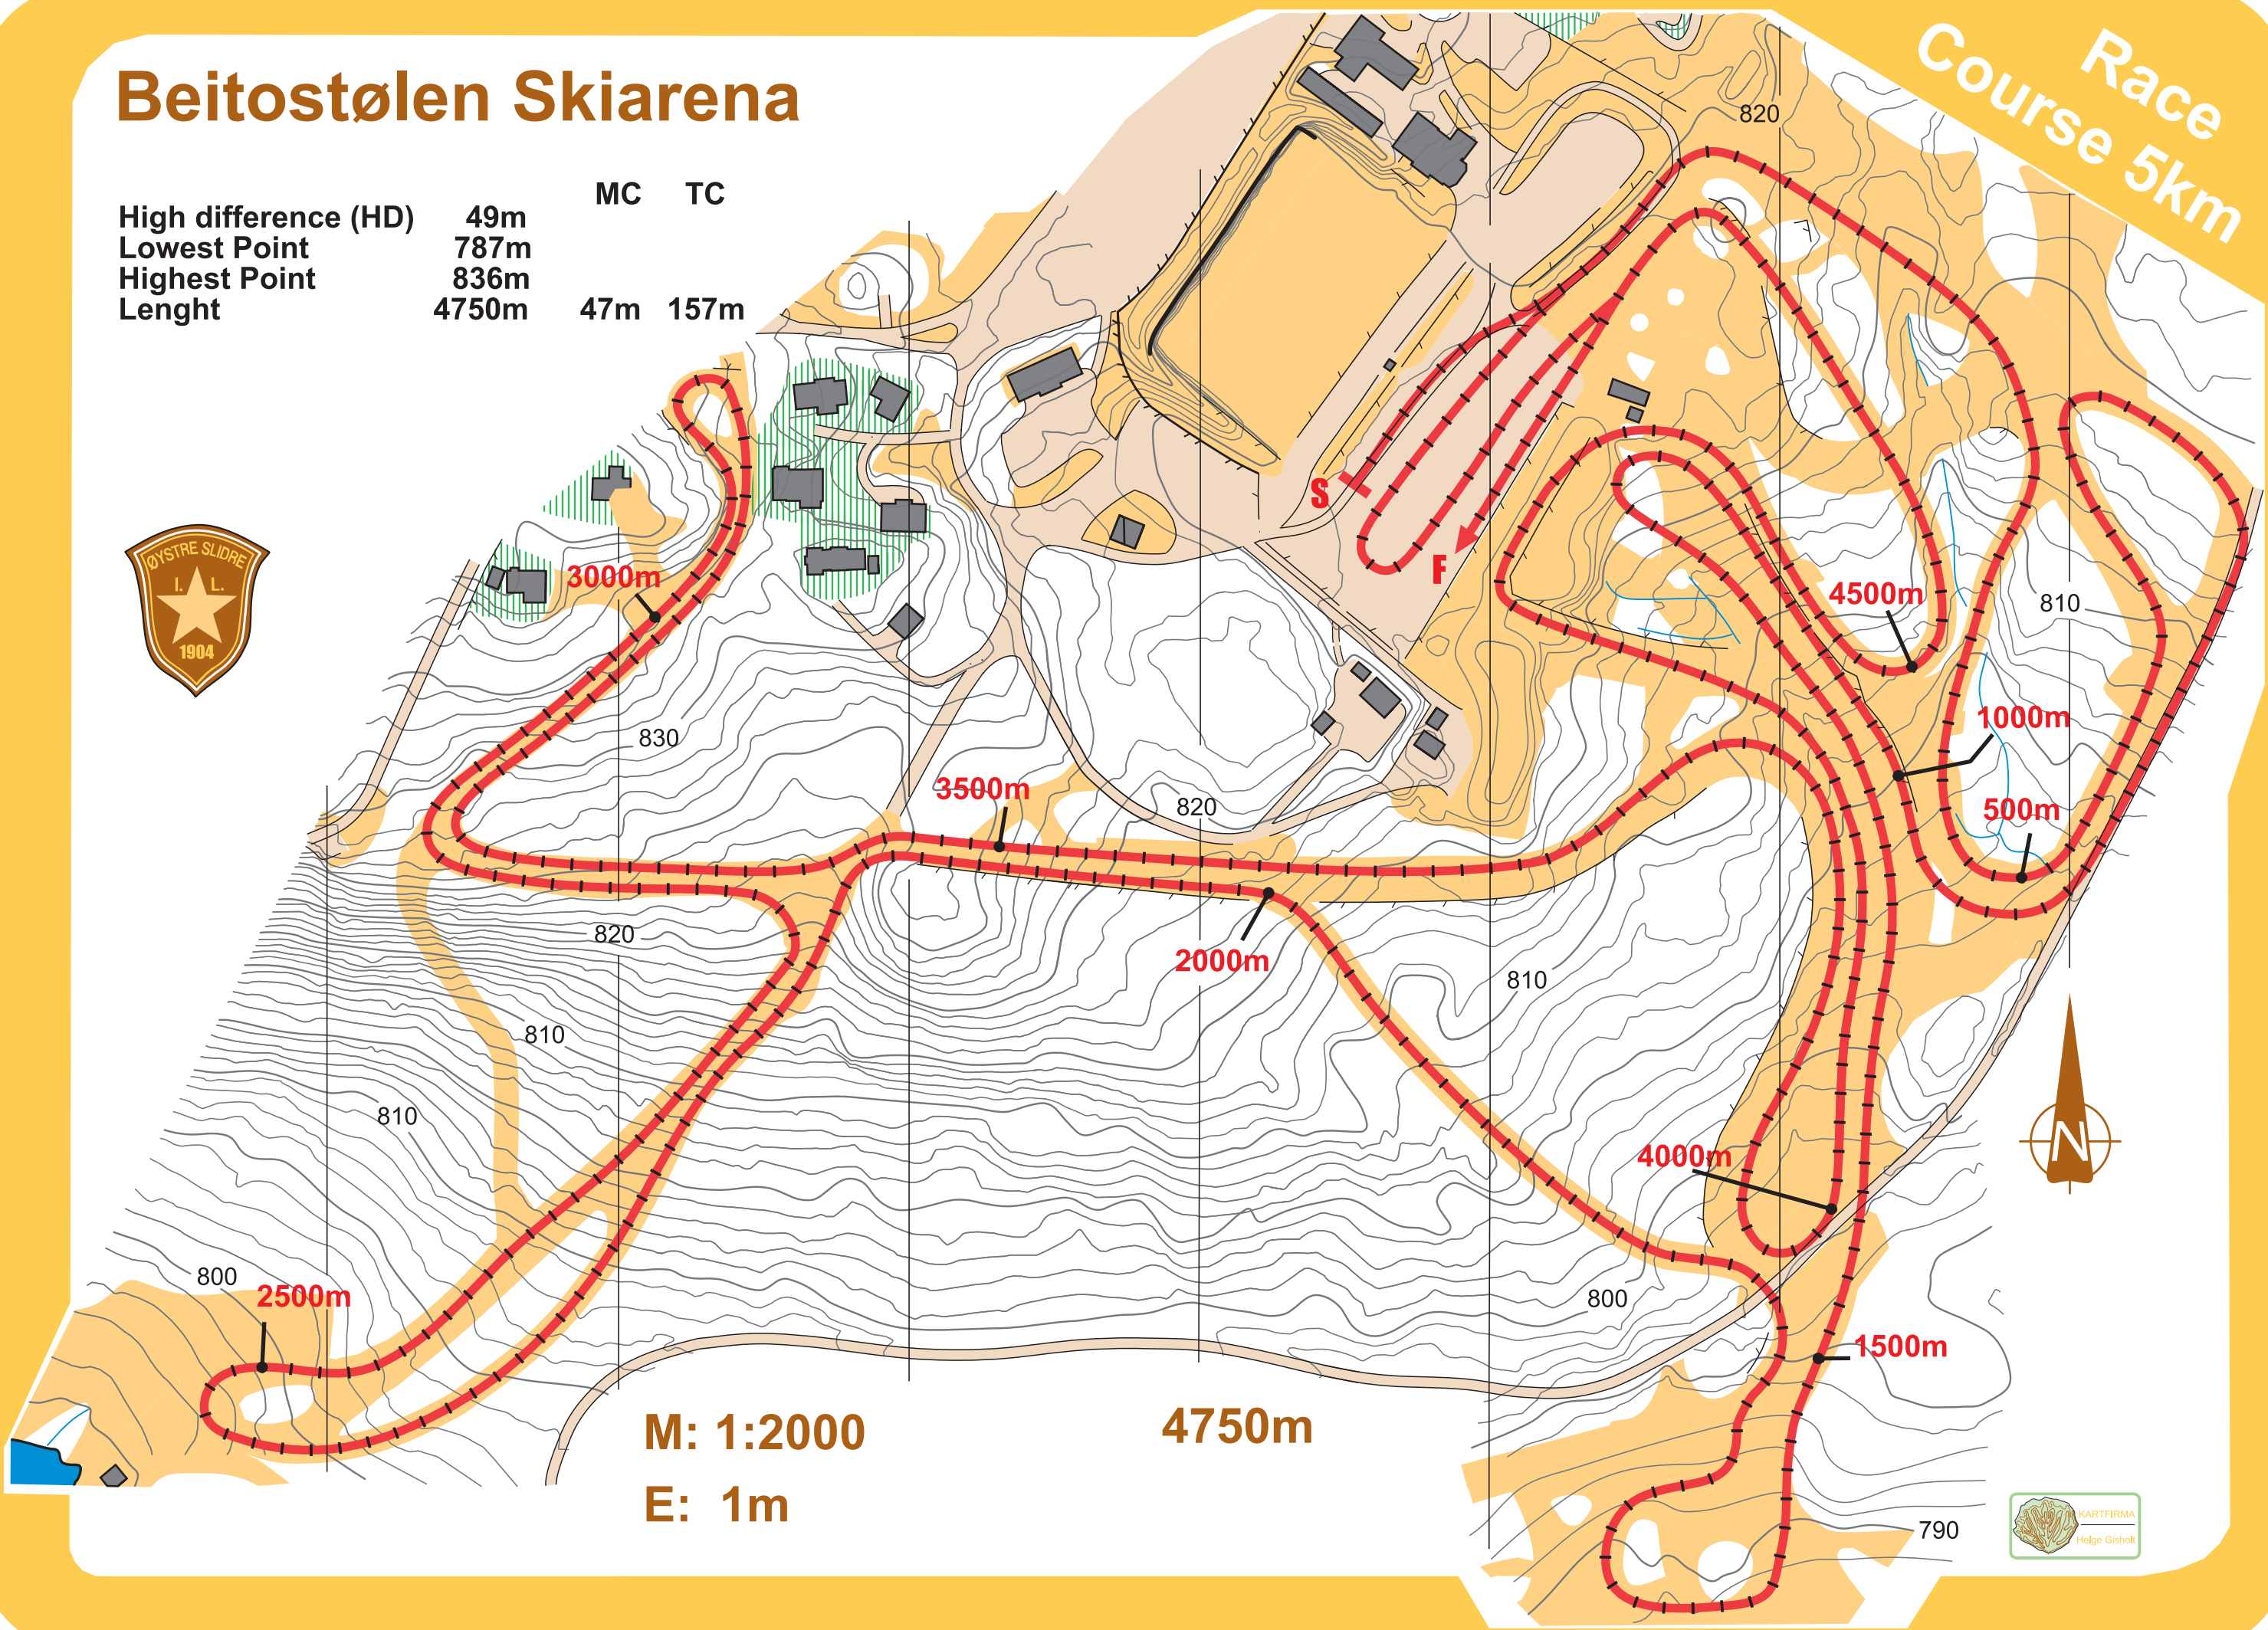

# Beitostølen Skiarena

Race Course 5km

High difference (HD)	49m	MC	TC
Lowest Point	787m		
Highest Point	836m		
Length	4750m	47m	157m

M: 1:2000

4750m

E: 1m