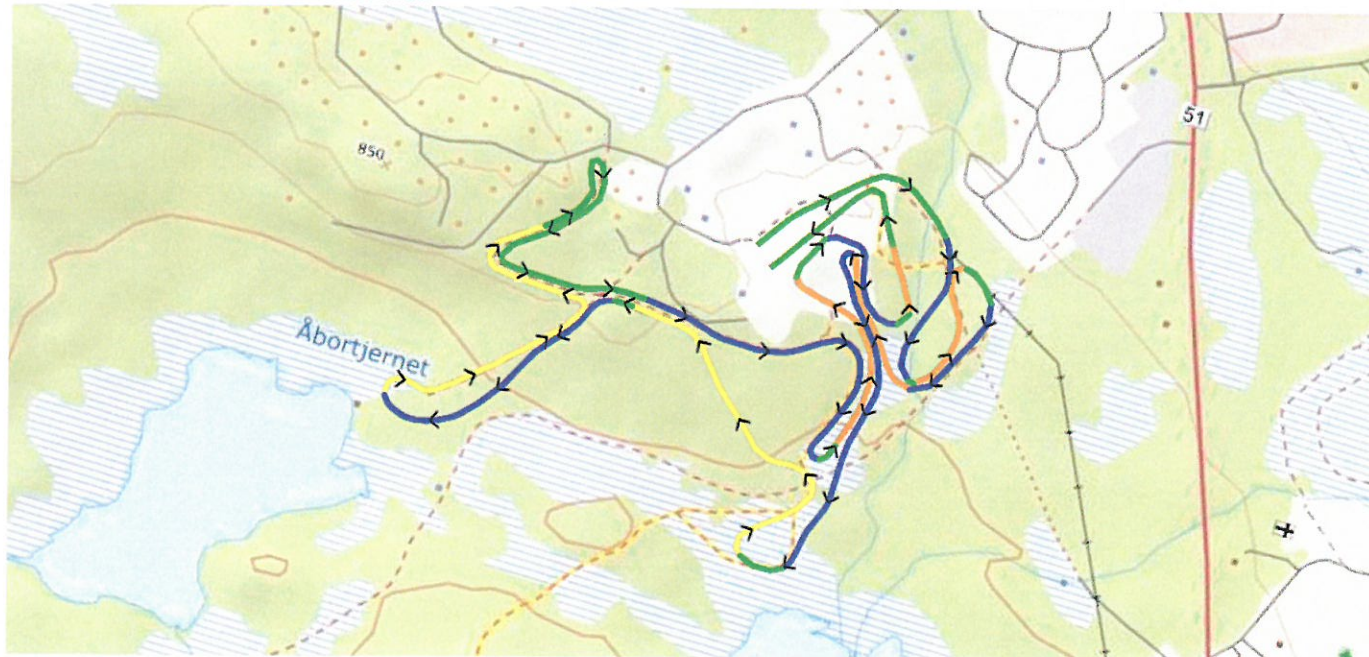

Beitostølen Skiarena

Race Course 5km

High difference (HD)	49m	MC	TC
Lowest Point	787m		
Highest Point	836m		
Length	4750m	47m	157m

M: 1:2000

4750m

E: 1m

CERTIFICATE
OF FIS HOMOLOGATED CROSS-COUNTRY COURSE
FIS CROSS-COUNTRY COMMITTEE

(1) Registration number:	WC18/83.06/5.0
(2) Name of the competition site:	Beitostølen stadion
(3) Name of city/region:	Beitostølen
(4) Organizer:	Øystre Slidre Idrettsarrangement AS
(5) National ski association:	Norwegian Ski Federation
(6) Contact person in the organizing committee:	Erik Østli
(7) Homologation inspector:	John Aalberg
(8) Name of course:	WC 5 km
(9) Competition level for course:	WC

Course length:	4,750m	Height difference (HD):	49m	Lowest point:	787m
Course category:	D	Maximum climb (MC):	47m	Highest point:	836m
		Total climb (TC):	157m		

A-climb B-climb C-climb descent undulated terrain