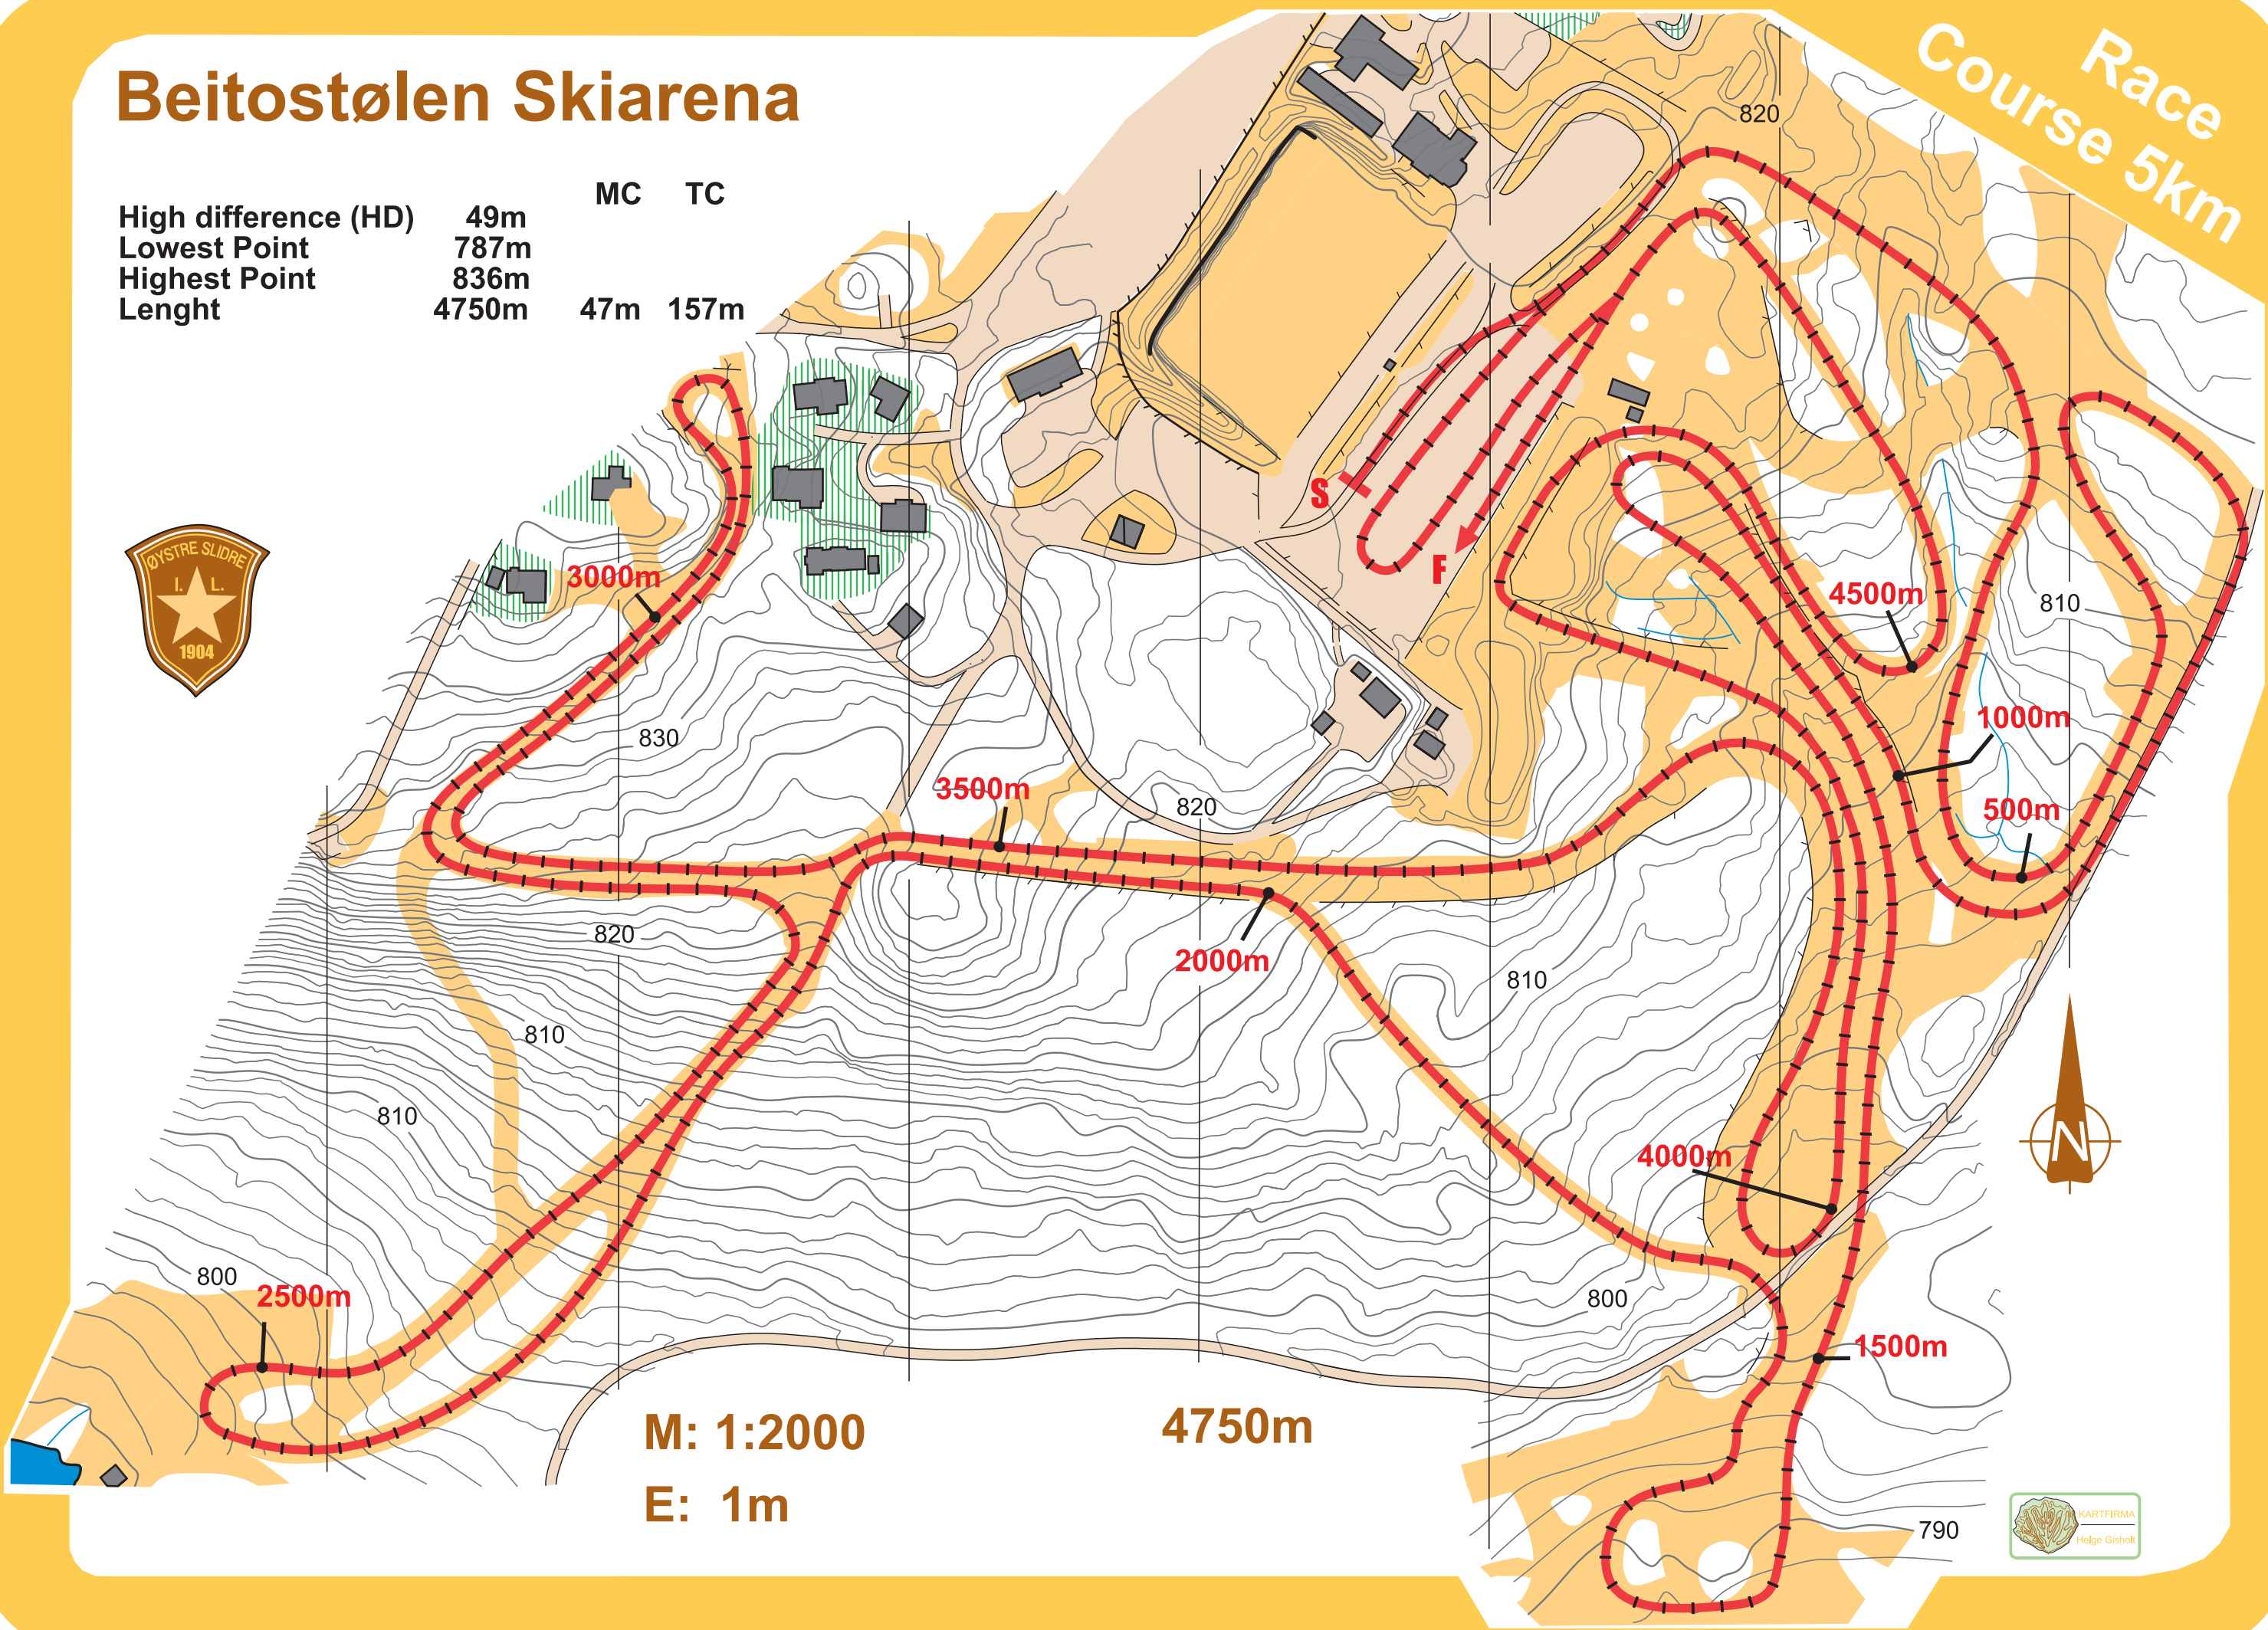

Beitostølen Skiarena

Race Course 5km

High difference (HD)	49m	MC	TC
Lowest Point	787m		
Highest Point	836m		
Length	4750m	47m	157m

M: 1:2000

4750m

E: 1m

CERTIFICATE
OF FIS HOMOLOGATED CROSS-COUNTRY COURSE
FIS CROSS-COUNTRY COMMITTEE

(1) Registration number:	WC18/83.06/5.0
(2) Name of the competition site:	Beitostølen stadion
(3) Name of city/region:	Beitostølen
(4) Organizer:	Øystre Slidre Idrettsarrangement AS
(5) National ski association:	Norwegian Ski Federation
(6) Contact person in the organizing committee:	Erik Østli
(7) Homologation inspector:	John Aalberg
(8) Name of course:	WC 5 km
(9) Competition level for course:	WC

Course length:	4,750m	Height difference (HD):	49m	Lowest point:	787m
Course category:	D	Maximum climb (MC):	47m	Highest point:	836m
		Total climb (TC):	157m		

A-climb B-climb C-climb descent undulated terrain